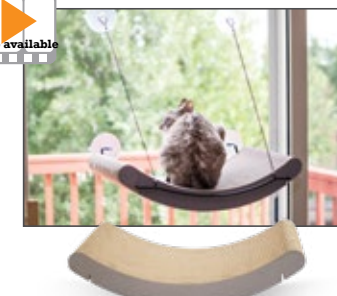

Item #	Color	Dimensions	Case Pack
2221	Brown Cardboard	23"w x 12"d x 18"h	4

Creative Kitty™ Scratch, Ramp and Groom

Cats will be entertained for hours with the Creative Kitty™ Scratch, Ramp and Groom. The ramp is designed to satisfy their need to stretch and scratch while the orange roller balls will keep them entertained as they bat and play. The brush can be used to groom their body and face. Every cat will love this versatile product. A free package of catnip is included to encourage use. Catnip use is optional.

Item #	Color	Dimensions	Case Pack
2214	Brown Cardboard	9.5"w x 19.5"d x 15"h	2

Refill Pad

Refill Pad

Scratch, Ramp and Track™ Cardboard Toy

Keep your pet's attention with the Scratch, Ramp and Track™ Cardboard Toy. This toy comes to life as a ramp with simple assembly and the large scratching surface will appeal to your cat's instinct and need to claw. Cats can swat and play as the two included balls roll back and forth. A small packet of catnip is included to encourage playtime. Catnip use is optional.

Item #	Color	Dimensions	Case Pack
2204	Brown Cardboard	15"d x 12"w x 10"h	6

Stretch n' Scratch™ Cardboard Toy

The 3-in-1 Stretch n' Scratch™ Cardboard Toy is the most versatile kitty scratcher around! Three different shapes to choose from. Assemble as the Tall A in the upright position (Shape 1), the Wide Ramp (Shape 2), or the Narrow Ramp (Shape 3)! Your cat will never get bored as there are plenty of scratching areas to fulfill his or her scratching instincts. A small packet of catnip is included to encourage playtime. Catnip use is optional. Patent pending.