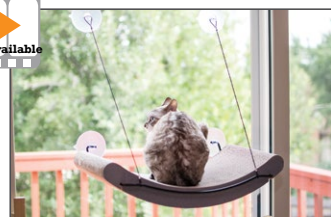

Refill Cardboard

Refill Cardboard