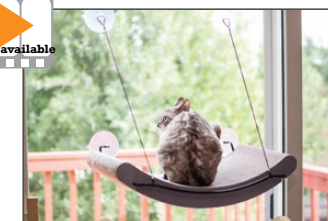

Refill Cardboard

Refill Cardboard

Scratch, Ramp and Track Cardboard Toy

Keep your pet's attention with the Scratch, Ramp and Track Cardboard Toy. This toy comes to life as a ramp with simple assembly and the large scratching surface will appeal to your cat's instinct and need to claw. Cats can swat and play as the two included balls roll back and forth. A small packet of catnip is included to encourage playtime. Catnip use is optional.

Item #	Model #	Color	Dimensions
100213514	2204	Brown Cardboard	12" w x 15" d x 10" h

Stretch n' Scratch Cardboard Toy

The 3-in-1 Stretch n' Scratch Cardboard Toy is the most versatile kitty scratcher around! Three different shapes to choose from. Assemble as the Tall A in the upright position (Shape 1), the Wide Ramp (Shape 2), or the Narrow Ramp (Shape 3)! Kitty will never get bored as there are plenty of scratching areas to fulfill his or her scratching instincts. A small packet of catnip is included to encourage playtime. Catnip use is optional.

Item #	Model #	Color	Dimensions
100213516	2205	Brown Cardboard	14" w x 9" d x 15" h

Universal Mount Kitty Sill with Cardboard Track

PATENT PENDING

The patent pending Universal Mount Kitty Sill with Cardboard Track is sure to entice even the hardest to please cats. The easy to remove cardboard sleep surface has built-in roller balls that will keep kitty occupied and exercised for hours. The incredibly easy mounting system and unparalleled weight capacity is sure to give pet owners peace of mind. No tools necessary. Refill pads available. One year limited warranty.

Item #	Model #	Color	Dimensions
100213601	9075	Brown Cardboard	24" w x 14" d (base size)

Refill Cardboard

Item #	Model #	Color	Dimensions
100538788	9076	Brown Cardboard	24" w x 14" d (base size)

Kitty Sill - EZ Mount Scratcher

The Kitty Sill - EZ Mount Scratcher is the best of all worlds. It utilizes our innovative suction cups to mount to any window. The cardboard surface can be used for basking in the sun or to groom cat claws. Comes with a free bag of catnip. Refill pads available. One year limited warranty.

Item #	Model #	Color	Dimensions
100213532	9550	Brown Cardboard	20" w x 11" d (shelf size)

Refill Cardboard

Item #	Model #	Color	Dimensions
100213534	9551	Brown Cardboard	20" w x 11" d (shelf size)

Kitty Sill Cradle - EZ Mount Scratcher

The Kitty Sill Cradle - EZ Mount Scratcher is curved to accommodate even the pickiest of kitties. It utilizes our innovative suction cups to mount to any window. The cardboard surface can be used for basking in the sun or to groom cat claws. Comes with a free bag of catnip. Refill pads available. One year limited warranty.

Item #	Model #	Color	Dimensions
100213536	9555	Brown Cardboard	20" w x 11" d (shelf size)

Refill Cardboard

Item #	Model #	Color	Dimensions
100213538	9556	Brown Cardboard	20" w x 11" d (shelf size)