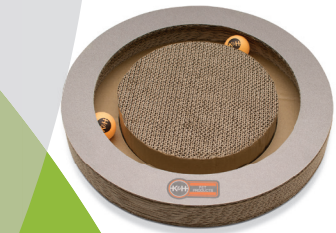

2017 NEW PRODUCTS!

Kitty Interactive Cardboard Toys

Kitty Tippy™ Round Cardboard Toy

Cats love our new Kitty Tippy™ interactive scratching toys! Your pet will be mesmerized by its round shape and built-in Tippy bottom enabling it to rock back and forth while two balls roll around for interactive fun. It's middle scratching surface will appeal to a cat's natural instinct and need to claw. A small packet of catnip is included to encourage playtime. Catnip use is optional. Patent pending.

Item #	Color	Dimensions	Case Pack
2200	Brown Cardboard	15" diam.	3

Kitty Tippy™ Triangle Cardboard Toy

The Kitty Tippy™ Triangle Cardboard Toy comes with an optional Tippy rocker that can be installed on the back of the toy. The Tippy rocker allows the toy to teeter back and forth while the two balls roll around for endless interactive fun. The middle scratching surface appeals to a cat's instinct and need to claw. A small packet of catnip is included to encourage playtime. Catnip use is optional. Patent pending.

Item #	Color	Dimensions	Case Pack
2203	Brown Cardboard	14.5" x 14"	6

Kitty Tippy™ Track n' Roll Cardboard Toy

The fun shape of the Kitty Tippy™ Track n' Roll toy will keep your pet's attention for hours. Optional Tippy rocker can be easily installed on the back of the toy causing it to teeter during playtime. Cats can swat and play while watching the two balls roll back and forth. A small packet of catnip is included to encourage use. Catnip use is optional. Patent pending.

Item #	Color	Dimensions	Case Pack
2202	Brown Cardboard	20.5" x 9.5"	6

Scratch, Ramp and Track™ Cardboard Toy

Keep your pet's attention with the Scratch, Ramp and Track™ Cardboard Toy. This toy comes to life as a ramp with simple assembly and the large scratching surface will appeal to your cat's instinct and need to claw. Cats can swat and play as the two included balls roll back and forth. A small packet of catnip is included to encourage playtime. Catnip use is optional.